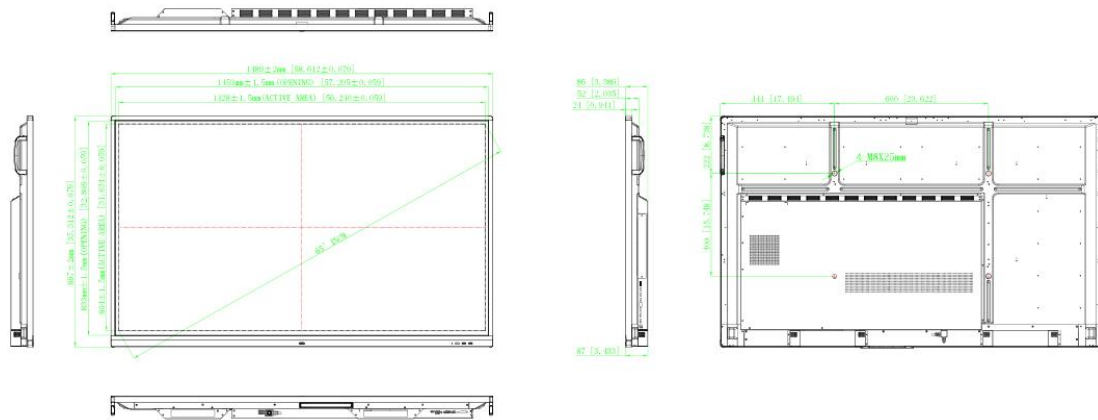

## Product Specification

## 2. Dimension

## 9. Physical Specifications

Dimension L × H × D	1489 × 897 × 87mm
Dimension (package) L × W × H	1656 × 204 × 1050mm
Thickness of machine and wall mount	117mm (WIB9060G)
Wall-hanging Screw Spec	M8 × 25mm
VESA	600 × 400mm
Net Weight	39.65kg
Gross Weight	53.60kg