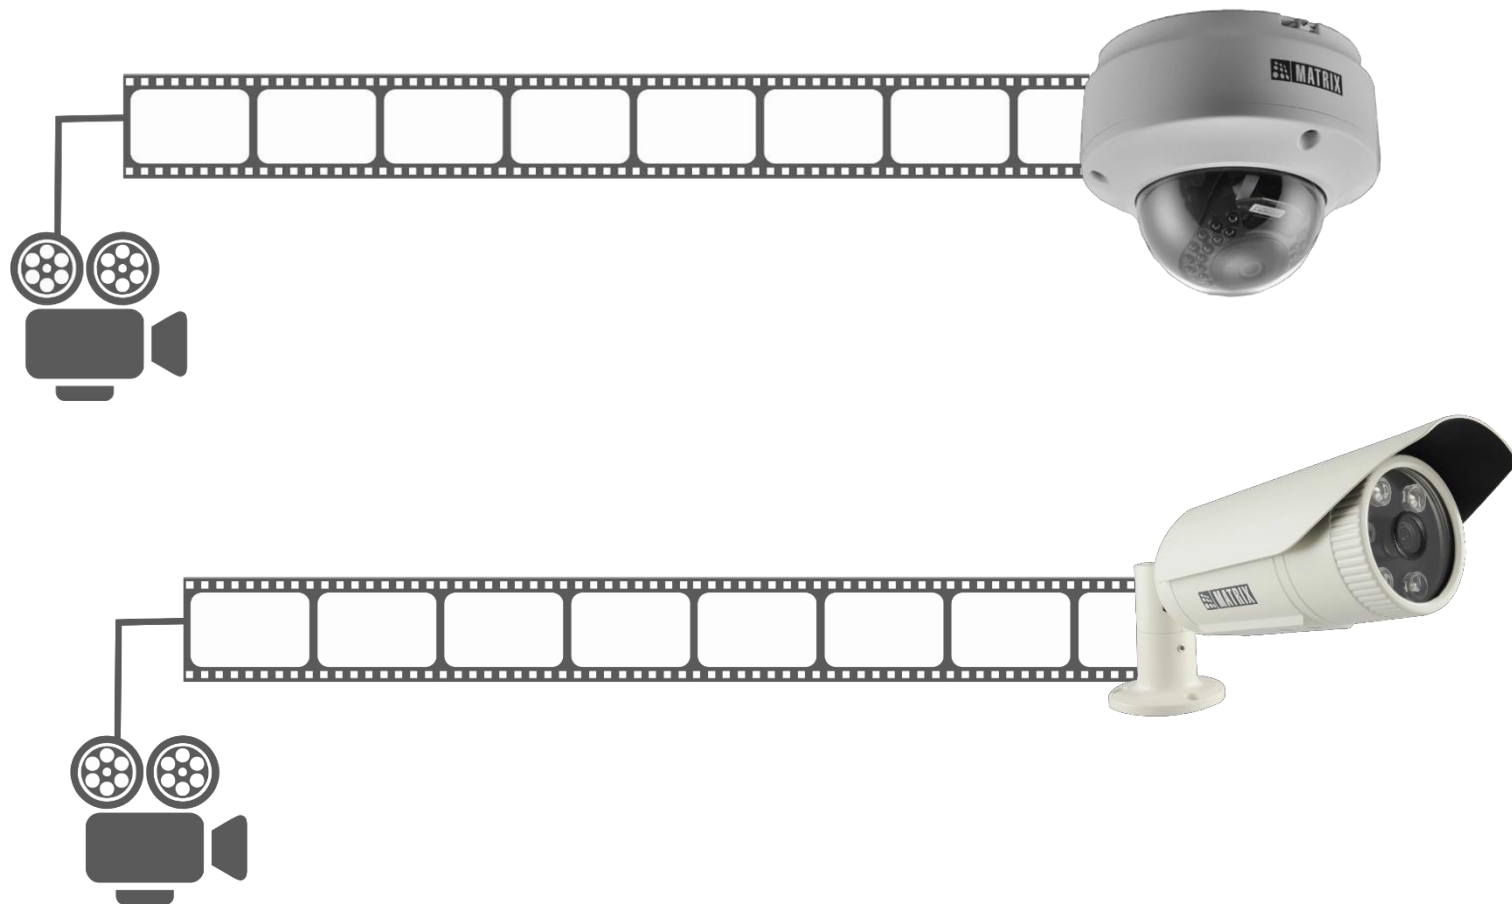

- **Region Of Interest:** Streaming and Recording of only critical areas
- **Four Stream Support:** Different Streams for Viewing, Storing and Recording

Region Of Interest

Four Stream Support

Onboard Storage

- Edge Recording-Up to 512GB

SD Card Support

Intelligent Video Analytics

- Motion Detection
- Intrusion
- Trip Wire

Motion Detection

- Mark Critical Areas where Motion is Prohibited.
- Sends Instant Notification on Motion Detection