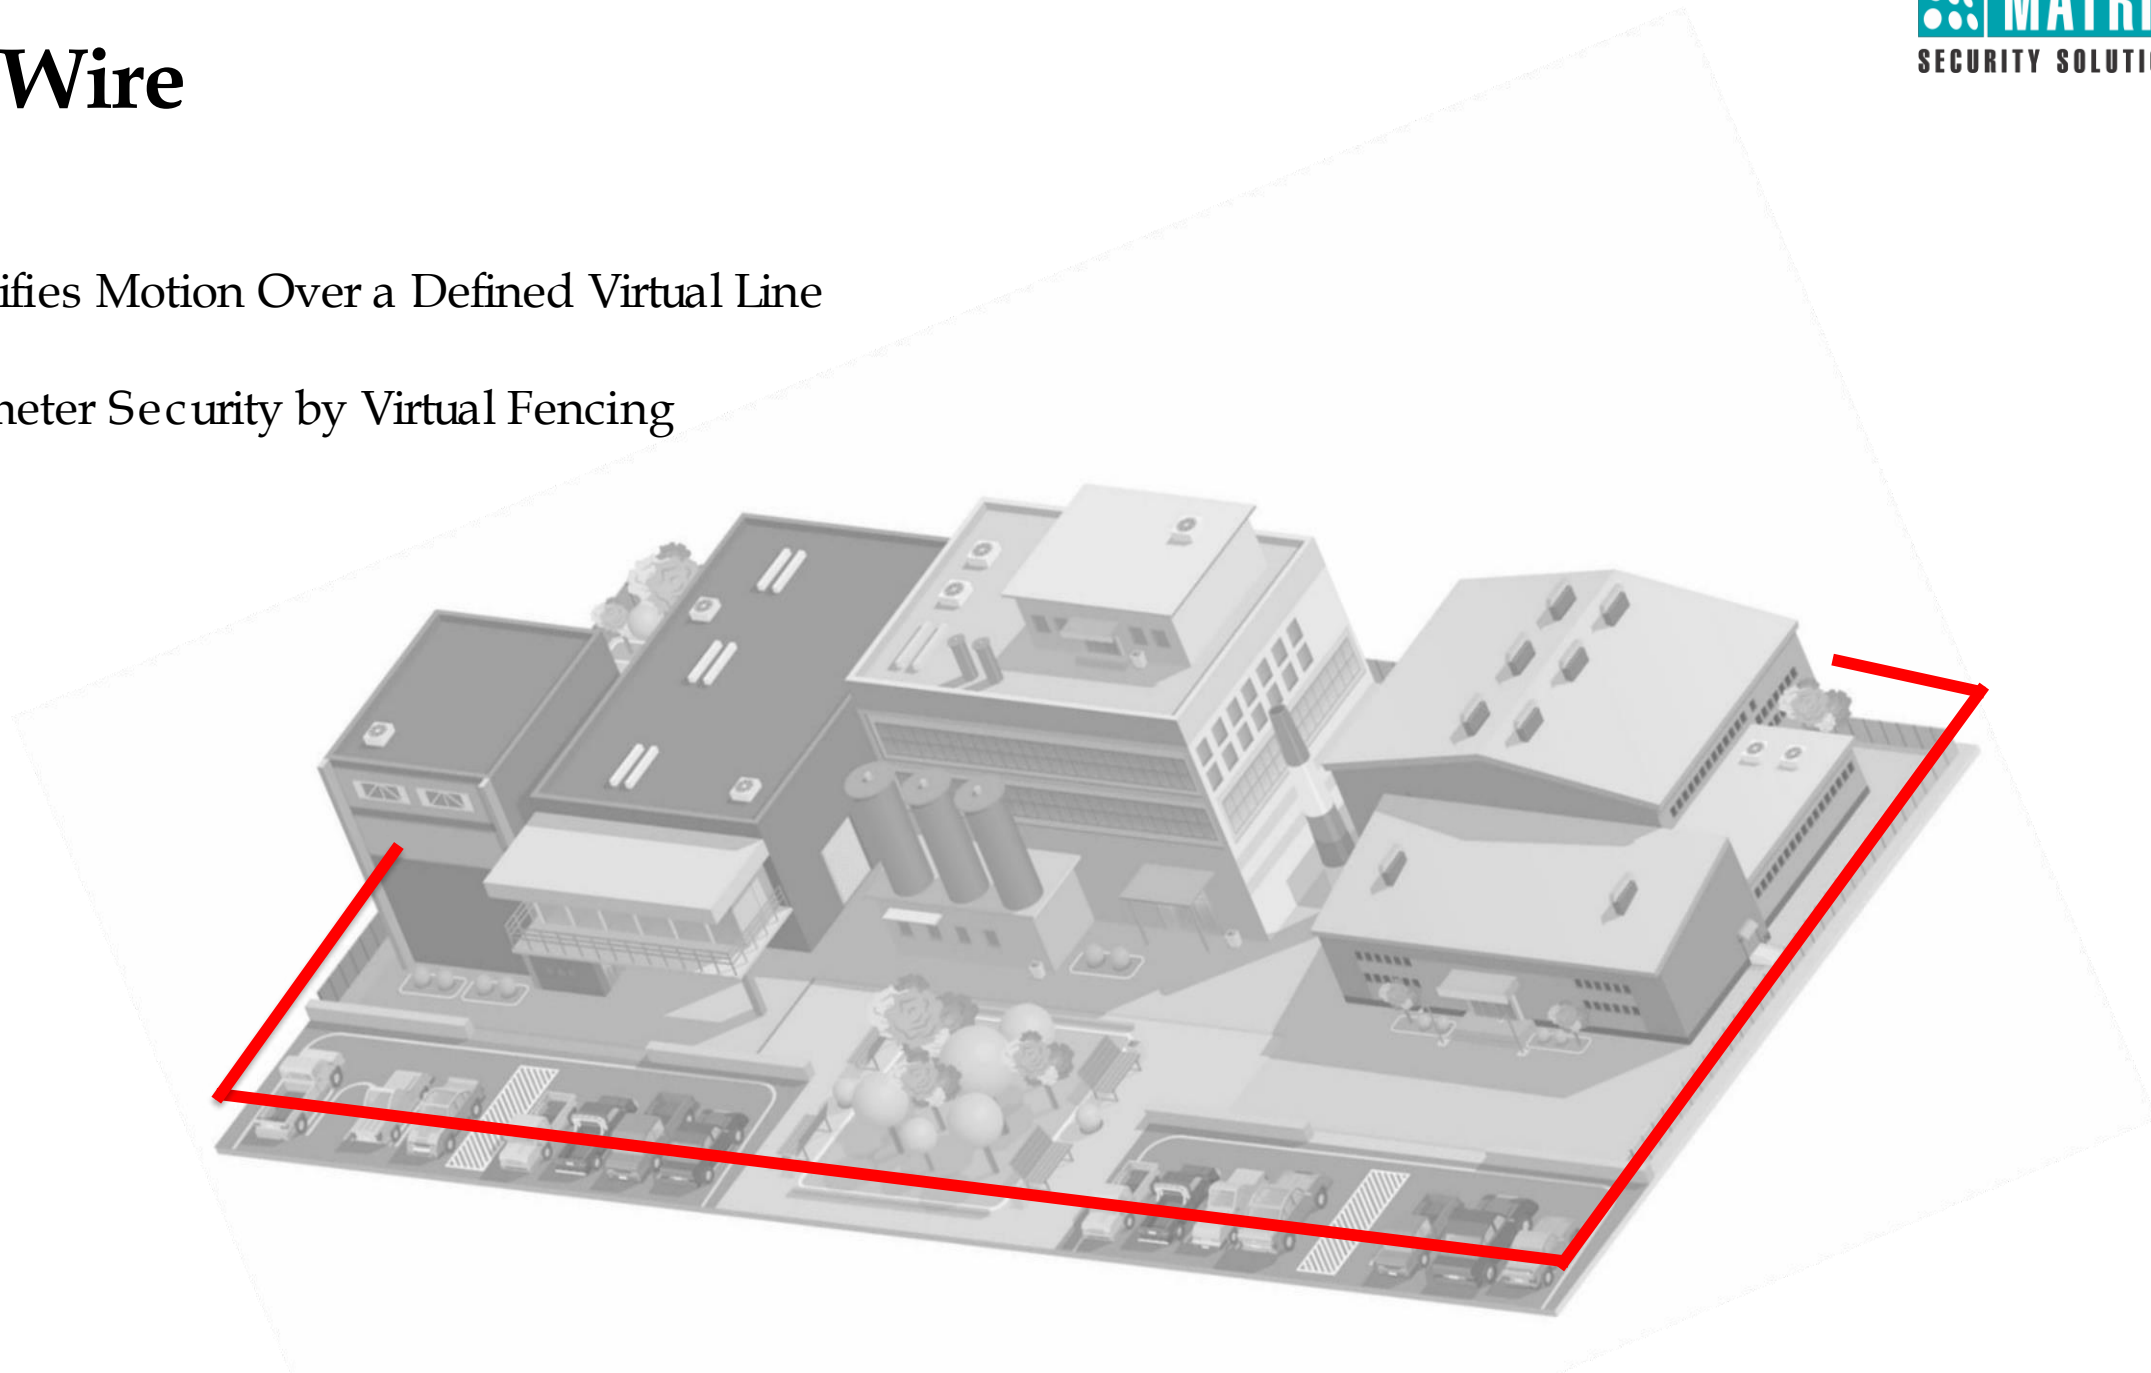

Trip Wire

- Identifies Motion Over a Defined Virtual Line
- Perimeter Security by Virtual Fencing