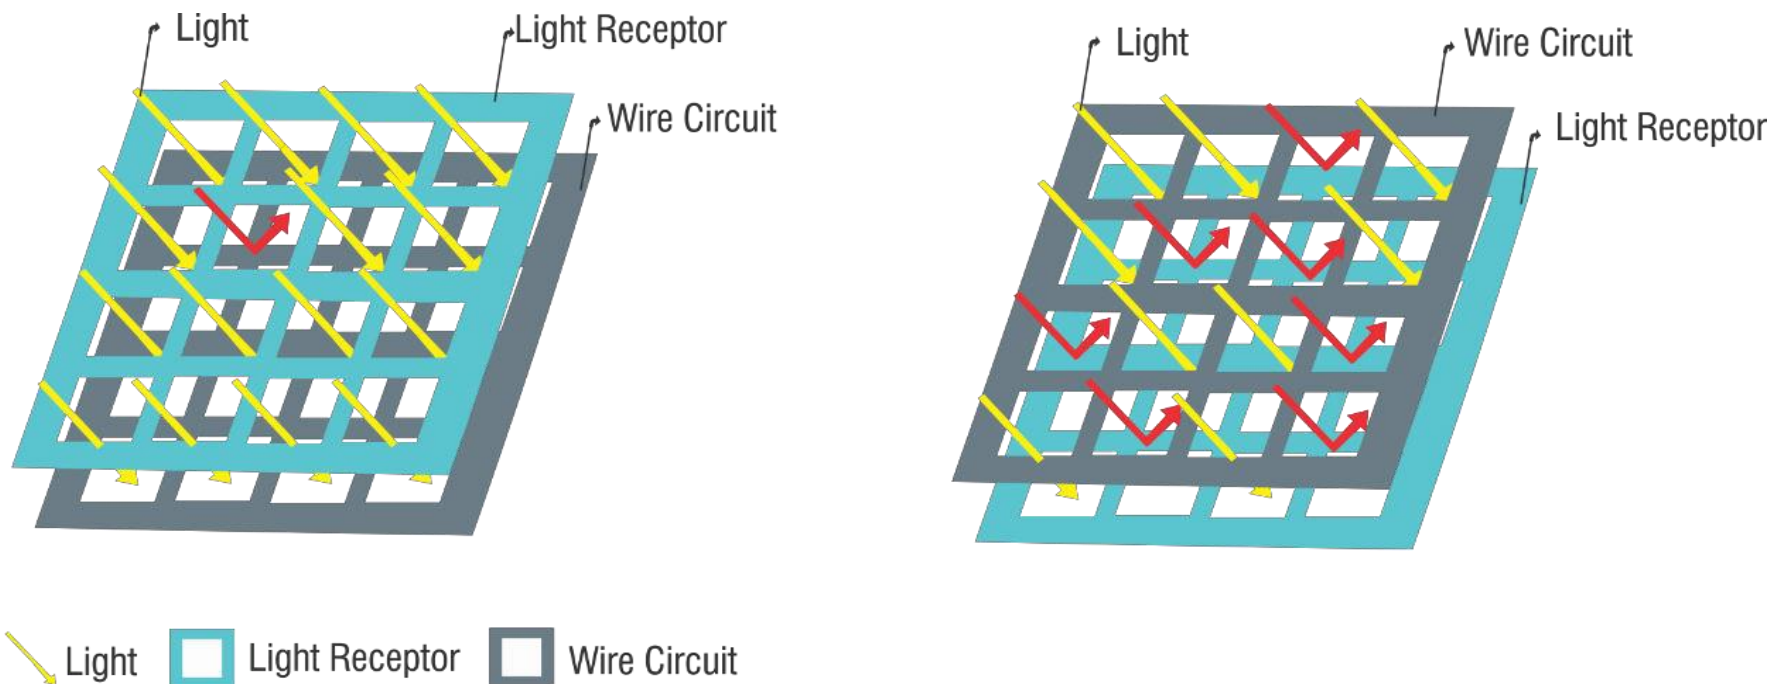

*Sony STARVIS
Series Sensors*

MATRIX

OTHERS

Technology

- Powered by Sony STARVIS Low-light Sensor
- Back-illuminated Sensor with No Internal Reflection, Hence Reduced Noise
- Higher Photon Absorption Capacity - Exceptional Low Light Performance

Consistent Performance

- Smartly Varies Difference in Light Levels in an Image
- Rectifies Over-exposed and Under-exposed Areas
- Clearer, Detailed Images

True WDR

MATRIX
TRUE WDR ON
(120dB)

OTHERS
DIGITAL WDR
ON (90dB)