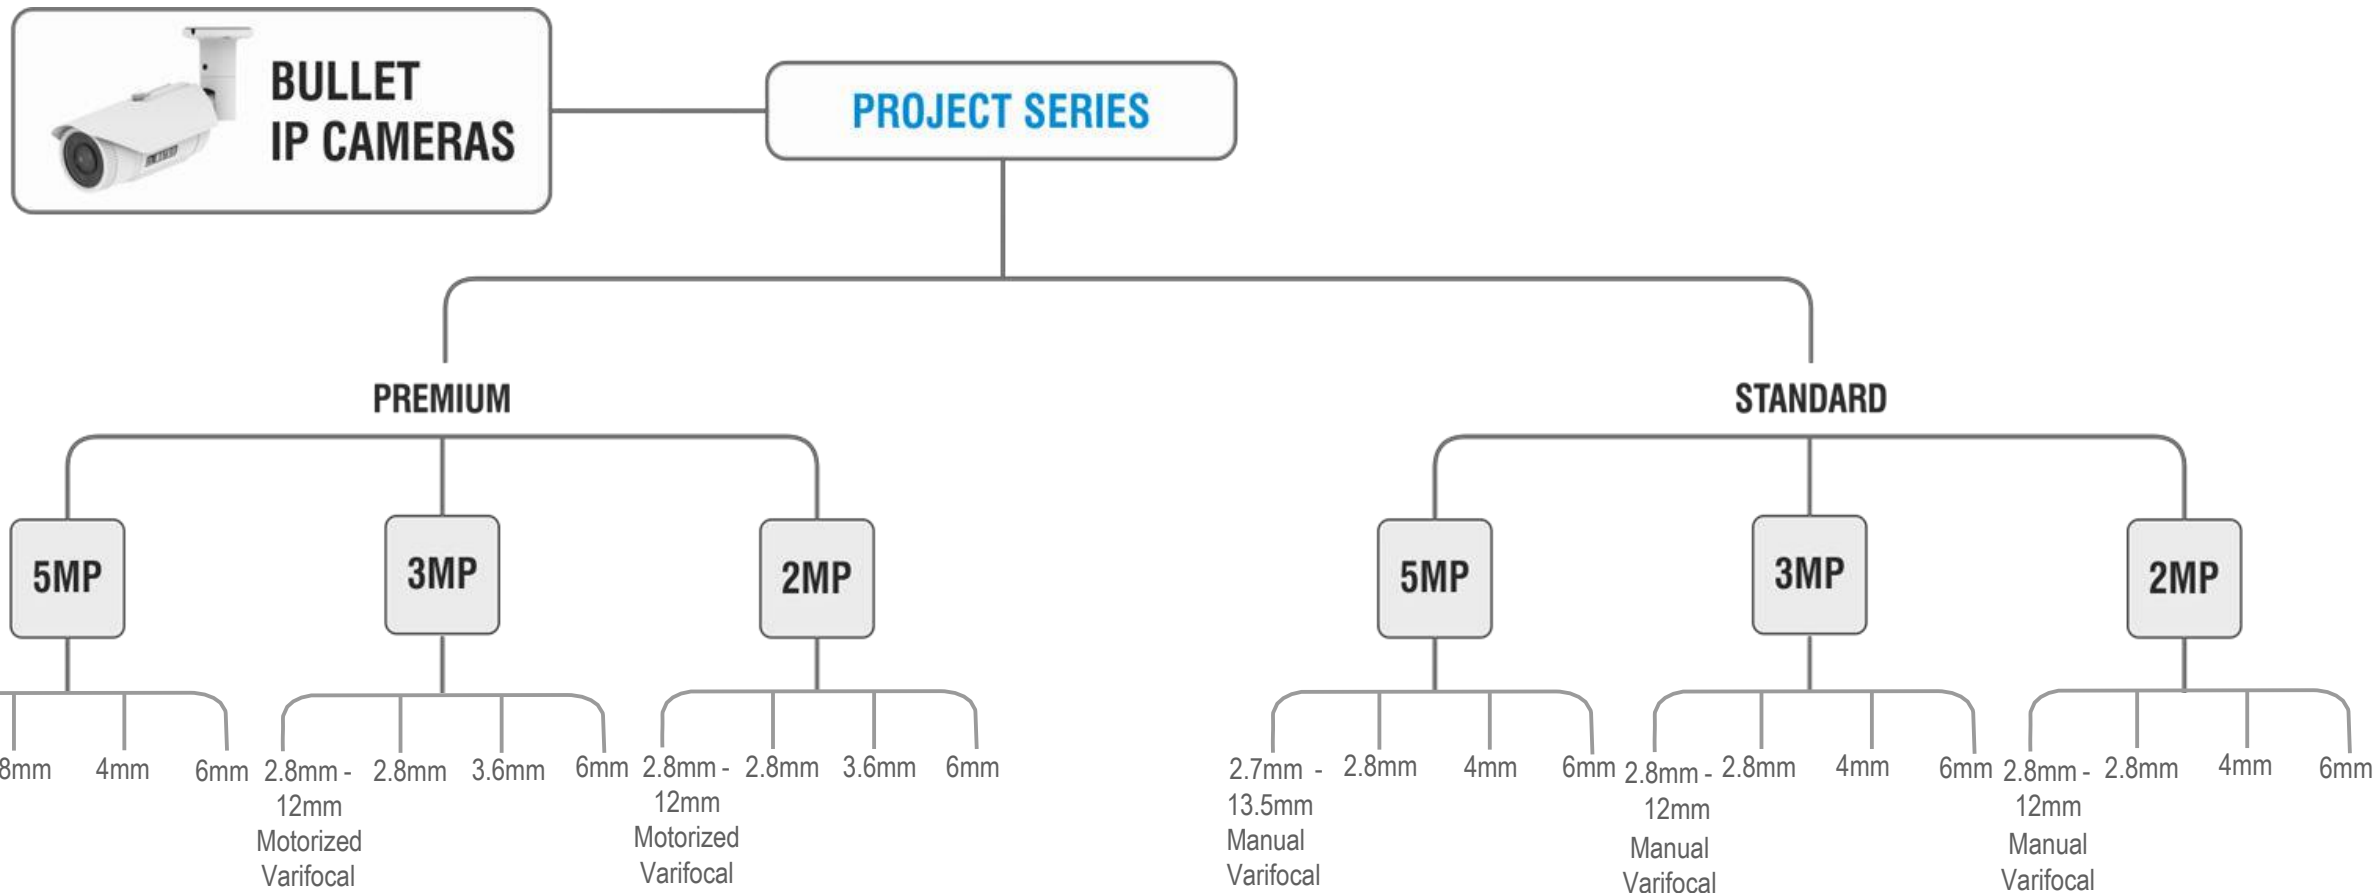

IP Conflict

Storage Alert

MATRIX

OTHERS

Reliability

- Industrial grade ADC enclosure for better thermal management and endurance
- Superior optical elements like aspherical lenses from curved or 3 pieces glass designed for enhance image capturing
- Camera initiation – No static IP required

Rugged Construction

PRODUCT RANGE (BULLET IP CAMERA)

PRODUCT RANGE (BULLET IP CAMERA)

Technical Specifications

| | |
|----------------------|--|
| Sensor Type and Size | 1/2.8" SONY - CMOS 5/3/2MP Active Pixel Progressive Scan, Back Illuminated Image sensor (STARVIS Series) |
| Minimum Illumination | Color - 0.01 Lux @F1.2 (For Fixed Variants) Color - 0.01 Lux @F1.4 (For VL and MVL variants) |
| | Color - 0.001 Lux @F1.5 (For PTZ Variant) Monochrome - 0 Lux |
| Focal Length | 2.8mm/3.6mm*/4mm/6mm/2.8-12mm/2.7-13.5mm |
| Focus Range | 0.3m to infinity |
| Field of View (FOV) | HFOV - 50° to 113° |
| Lens Mount | M12 for Fixed, D14 for MVL and VL |
| Focus | Fixed, Varifocal, Motorized Varifocal |
| Aperture (F#) | F 1.2 -3.2 |
| Iris Type | Fixed, P Iris |
| IR Range | 30m/ 50m |
| IR Led Wavelength | 850nm |
| IR Switching | Auto/ Manual |
| Audio in | 1 (for premium variants only) |
| Audio out | 1 (for premium variants only) |
| Two-way Audio | Supported |
| Alarm in | Yes* |
| Alarm Out | Yes* |