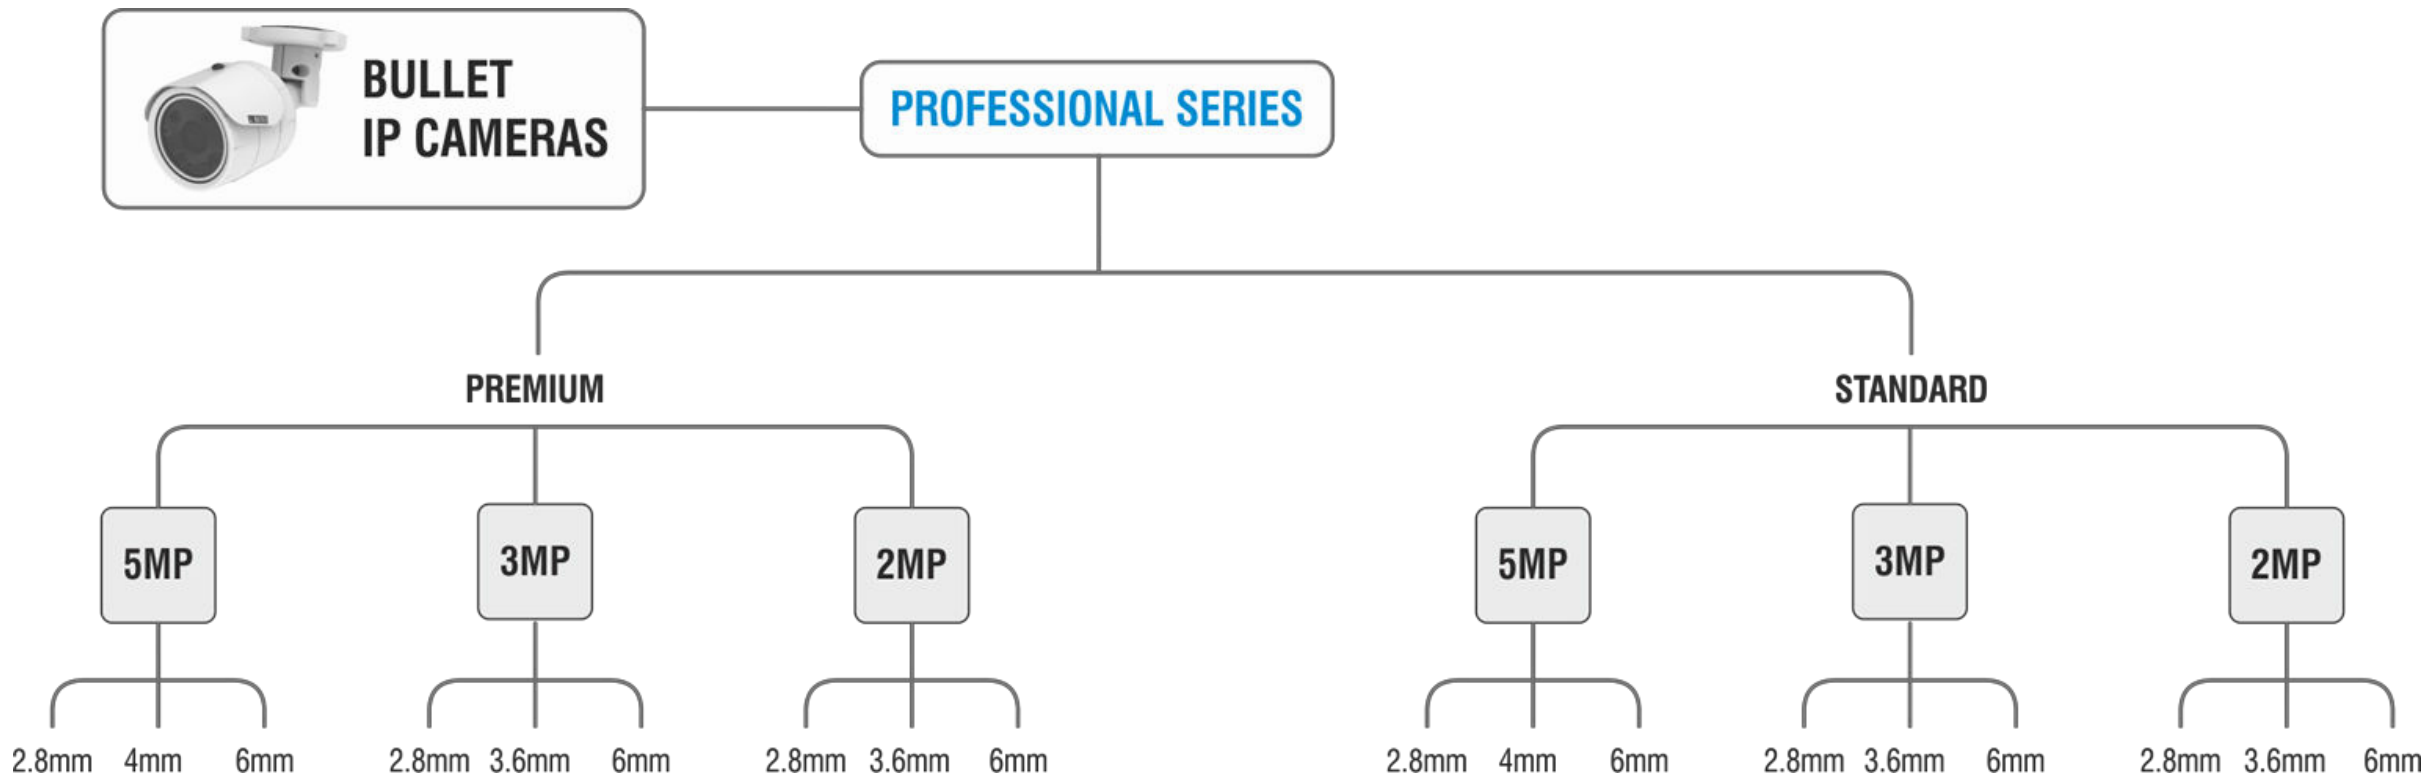

IP Conflict

Storage Alert

MATRIX

OTHERS

Reliability

- Industrial grade ADC enclosure for better thermal management and endurance
- Superior optical elements like aspherical lenses from curved or 3 pieces glass designed for enhance image capturing
- Camera initiation – No static IP required

Rugged Construction

PRODUCT RANGE (BULLET IP CAMERA)

PRODUCT RANGE (BULLET IP CAMERA)

Technical Specifications

| | |
|----------------------|--|
| Sensor Type and Size | 1/2.8" SONY - CMOS 5/3/2MP Active Pixel Progressive Scan, Back Illuminated Image sensor (STARVIS Series) |
| Minimum Illumination | Color - 0.01 Lux @F1.2 (For Fixed Variants) Color - 0.01 Lux @F1.4 (For VL and MVL variants) |
| | Color - 0.001 Lux @F1.5 (For PTZ Variant) Monochrome - 0 Lux |
| Focal Length | 2.8mm/3.6mm*/4mm/6mm/2.8-12mm/2.7-13.5mm |
| Focus Range | 0.3m to infinity |
| Field of View (FOV) | HFOV - 50° to 113° |
| Lens Mount | M12 for Fixed, D14 for MVL and VL |
| Focus | Fixed, Varifocal, Motorized Varifocal |
| Aperture (F#) | F 1.2 -3.2 |
| Iris Type | Fixed, P Iris |
| IR Range | 30m/ 50m |
| IR Led Wavelength | 850nm |
| IR Switching | Auto/ Manual |
| Audio in | 1 (for premium variants only) |
| Audio out | 1 (for premium variants only) |
| Two-way Audio | Supported |
| Alarm in | Yes* |
| Alarm Out | Yes* |