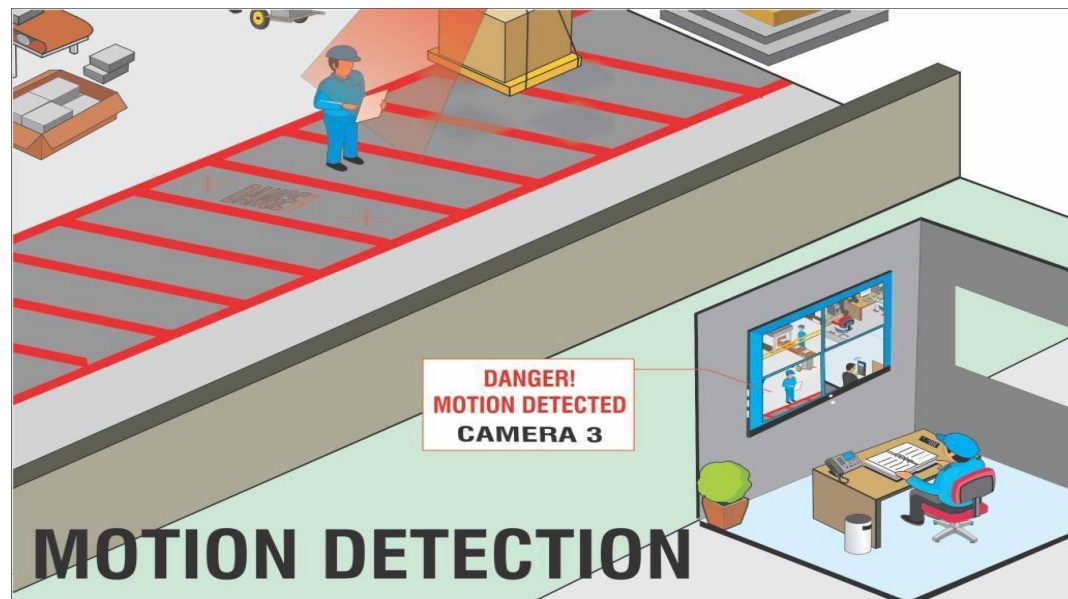

- **Region Of Interest:** Streaming and Recording of only critical areas
- **Four Stream Support:** Different Streams for Viewing, Storing and Recording

Region Of Interest

Four Stream Support

Onboard Storage

- Edge Recording-Up to 512GB

SD Card Support

Intelligent Video Analytics

- Motion Detection
- Intrusion
- Trip Wire

Motion Detection

- Mark Critical Areas where Motion is Prohibited.
- Sends Instant Notification on Motion Detection

Intrusion Detection

- Mark virtual box where Intrusion is Prohibited
- Sends Instant Notification on Entry or Exit
- Provides Safety
- Retains Secrecy

Trip Wire

- Identifies Motion Over a Defined Virtual Line
- Perimeter Security by Virtual Fencing