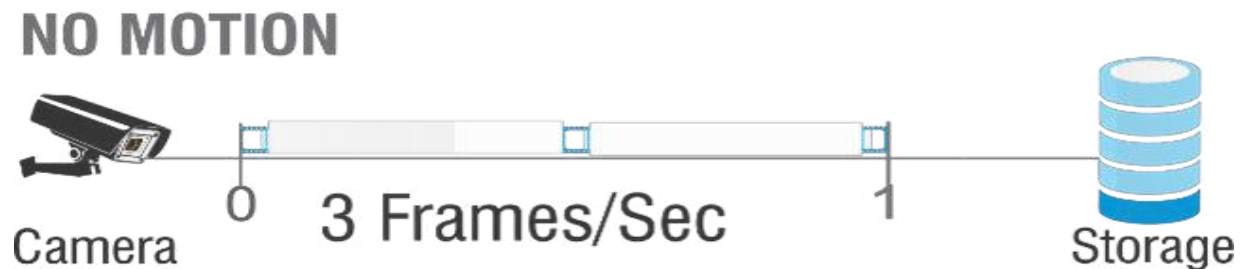

Technology

- Automatically Reduces Frames/Second based on the Activity in the Region.
- Saves Storage Cost, up to 40%