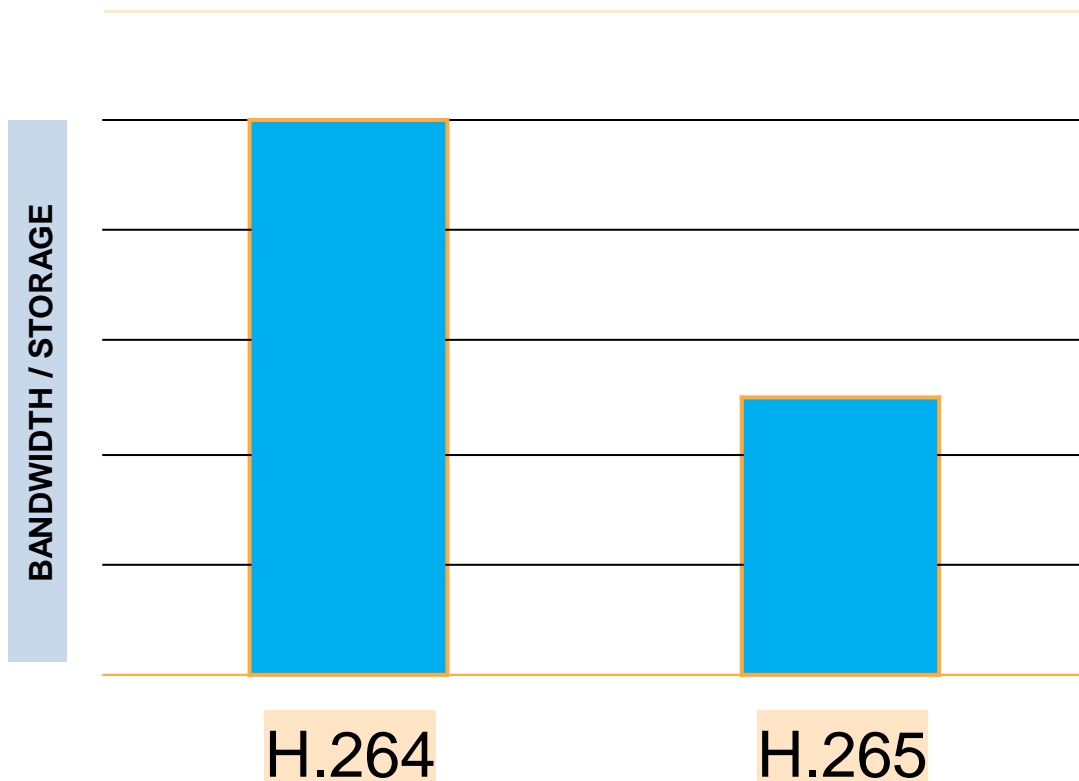

Compression Technique

- Save 50% on bandwidth and storage