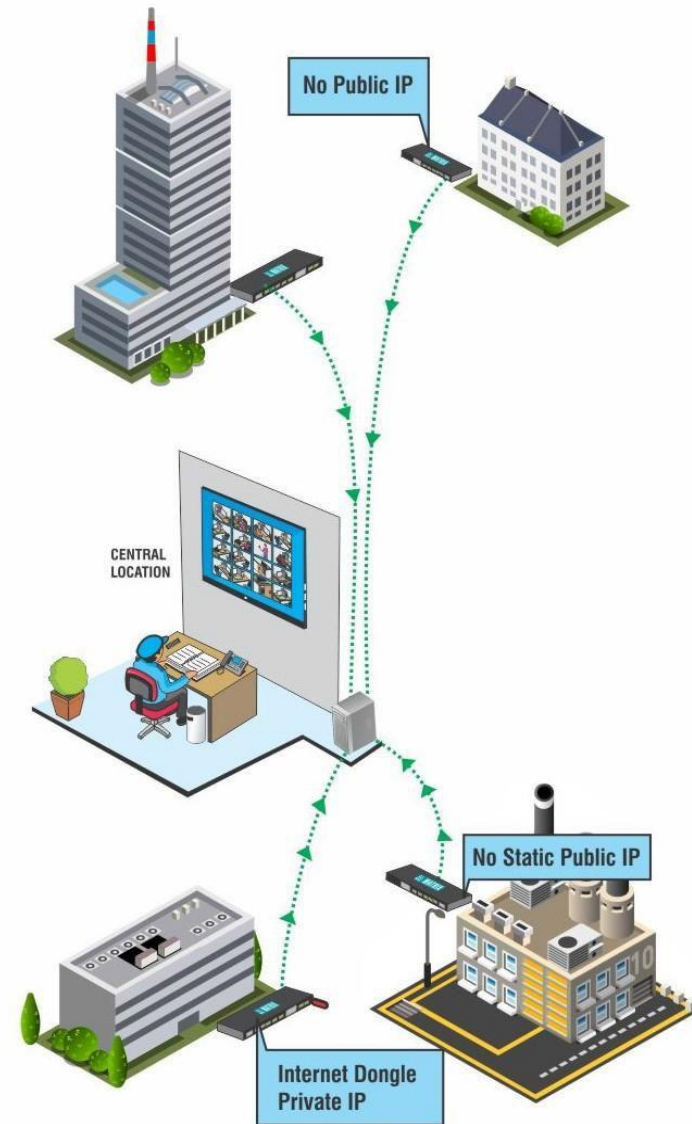

Higher Field Of View

FOV 90°

MATRIX

FOV 82°

OTHERS

Technology

- Field of View: Area Covered by Camera
- Depends on Camera and Lens
- Smaller the Focal Length, Wider the Field of View

2.5 mm

3.6 mm

4.3 mm

6 mm

12 mm

25 mm

Smart Optimization

- Camera Initiation
- Latest Compression Technique
- Optimized Storage & Bandwidth
- Onboard Storage Support (512GB)

Camera Initiation

- Camera Initiation is a Matrix proprietary feature
- The IP Camera initiates the request to connect to an NVR or VMS
- The server does not require to know the IP address of the camera
- Reduces unnecessary hassle for developing a complicated network architecture
- Simplifies the installation and maintenance procedures

Compression Technique

- Save 50% on bandwidth and storage

Bit-rate:1300Kbps

MATRIX

Bit-rate:2500Kbps

OTHERS

Technology

- H.264:
 - The video frame is divided into equal number of pixels
 - It is irrespective of the region information of the adjacent pixels
 - H.264 supports 16 x 16 pixels macro block which is 25% of H.265
- H.265:
 - One pixel compares itself to its adjacent pixels
 - The ones having similar information get bundled up as one pixel
 - The compression technique of H.265 is almost double of H.264
 - In terms of interface prediction, H.265 is more descriptive
 - In terms of direction, the image can be compressed in 33 directions of motion